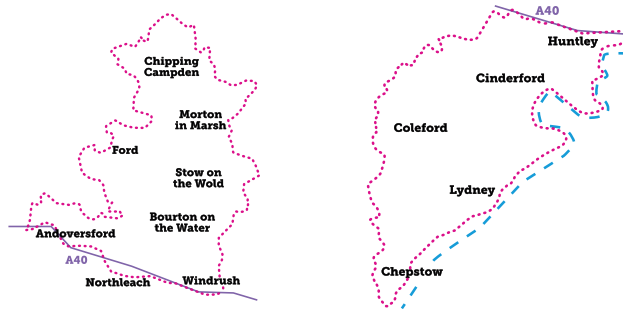

Please visit www.gloucestershire.gov.uk/therobin for updates.

Where is The Robin?

The Robin is operating in two areas; a northern section of the Cotswolds and a southern section of the Forest of Dean.

A full list of pick up and drop off locations is available here:
www.gloucestershire.gov.uk/therobin